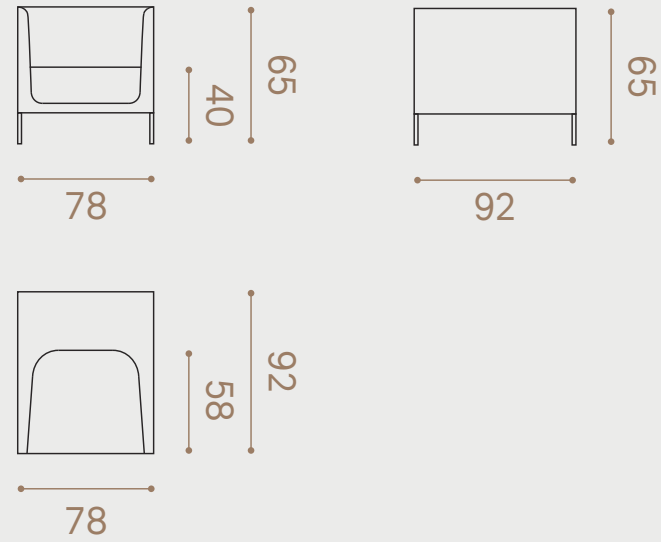

See page 112 for complete product overview

Tipo

Design Norway Says

TIPO is available in 1 and 2,5 seater. The seat cushions are loose and are made of molded foam.

1 seater • 101

2,5 seater • 301