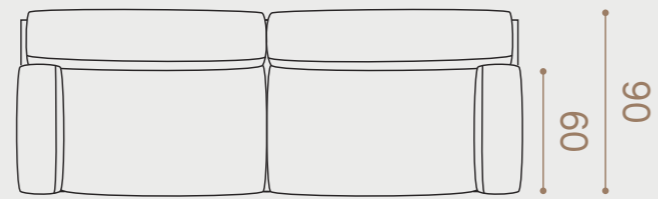

Ted
by Hallgeir Homstvedt

Overflowing

TED is a sofa designed for comfortable living. Precise and solid walls give support to big, soft cushions and become a contrast to the soft inside. Just like a swimming pool that is overflowing. When Hallgeir designed TED, he wanted the sofa to radiate its actual comfort. The result is a sofa that invites you to take a deep breath and snuggle up.

See page 111 for complete product overview

Ted

Design Hallgeir Homstvedt

TED has cushion covers that are removable for easier cleaning.

2,5 seater

Ottoman