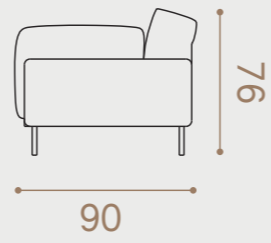

Ted
by Hallgeir Homstvedt

Overflowing

TED is a sofa designed for comfortable living. Precise and solid walls give support to big, soft cushions and become a contrast to the soft inside. Just like a swimming pool that is overflowing. When Hallgeir designed TED, he wanted the sofa to radiate its actual comfort. The result is a sofa that invites you to take a deep breath and snuggle up.

See page 111 for complete product overview

Ted

Design Hallgeir Homstvedt

TED has cushion covers that are removable for easier cleaning.

2,5 seater

Ottoman