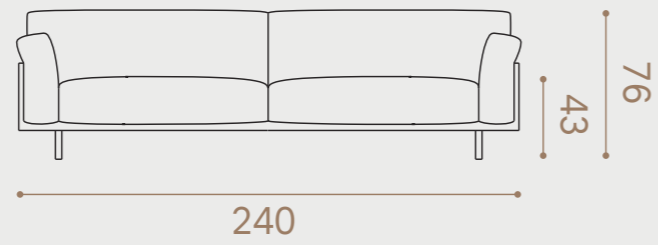

Ted
by Hallgeir Homstvedt

Overflowing

TED is a sofa designed for comfortable living. Precise and solid walls give support to big, soft cushions and become a contrast to the soft inside. Just like a swimming pool that is overflowing. When Hallgeir designed TED, he wanted the sofa to radiate its actual comfort. The result is a sofa that invites you to take a deep breath and snuggle up.

See page 111 for complete product overview

Ted

Design Hallgeir Homstvedt

TED has cushion covers that are removable for easier cleaning.

2,5 seater

Ottoman