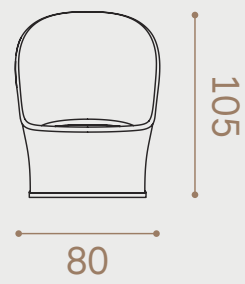

# Eva

Design Anderssen & Voll

EVA has a hidden swing and recline mechanism. EVA is delivered with dark stained base. The footstool has space for storage and a turnable lid with dark stained wooden top.

Chair