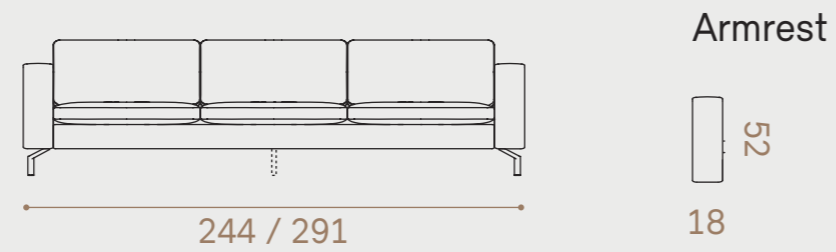

See page 109 for complete specifications

Alva

ALVA is available in 2 and 3 seater in five different lengths and in corner solutions. The cushion covers are removable for easier cleaning.

2 seater

3 seater