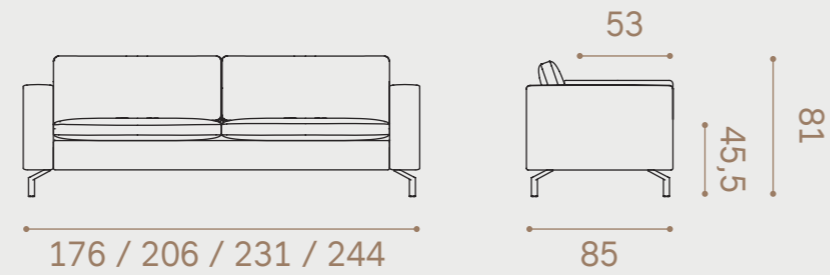

Alva
by Hjellev

Plenty of comfort

ALVA is a contemporary and rugged classic with a continental character. This is a sofa model perfect for those who want a great seating height and plenty of comfort. ALVA is delivered with our ergonomic pillows, which provide the highest level of seating comfort.

See page 109 for complete specifications

Alva

ALVA is available in 2 and 3 seater in five different lengths and in corner solutions. The cushion covers are removable for easier cleaning.

2 seater

3 seater

Corner